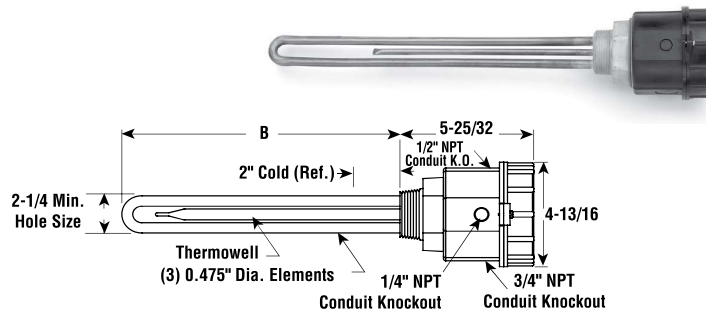

E4TP — Dimensions (Inches)

Specifications and Ordering Information

						E1 General Purpose¹				E2 Moisture Resistant Explosion Resistant²				E4 Moisture Resistant			
kW	Volts	Phase	W/in²	No. Elem.	DIM B (In.)	Model	Stock	PCN	Wt. (Lbs.)	Model	Stock	PCN	Wt. (Lbs.)	Model	Stock	PCN	Wt. (Lbs.)
3	240	3	67	3	7	EMT-303	S	326220	5	EMT-303E2	NS	326300	8	EMT-303E4TP	NS	060679	5
3	480	3	67	3	7	EMT-303	S	326238	5	EMT-303E2	NS	326318	8	EMT-303E4TP	NS	060687	5
6	240	3	67	3	12	EMT-306	S	326246	6	EMT-306E2	NS	326326	9	EMT-306E4TP	NS	060695	6
6	480	3	67	3	12	EMT-306	S	326254	6	EMT-306E2	NS	326334	9	EMT-306E4TP	NS	060708	6
9	240	3	65	3	17-1/2	EMT-309	NS	326262	7	EMT-309E2	NS	326342	10	EMT-309E4TP	NS	060716	7
9	480	3	65	3	17-1/2	EMT-309	S	326270	7	EMT-309E2	NS	326350	10	EMT-309E4TP	NS	060724	7
12	240	3	61	3	24	EMT-312	S	326289	8	EMT-312E2	NS	326369	11	EMT-312E4TP	NS	060732	8
12	480	3	61	3	24	EMT-312	S	326297	8	EMT-312E2	NS	326377	11	EMT-312E4TP	NS	060740	8

Stock Status: S = stock NS = non-stock
To Order—Specify model, volts, phase, kW, PCN and quantity.

1. Heaters with General Purpose Enclosures are UL Listed and CSA Certified.
2. Heaters with Moisture Resistant/Explosion Resistant Enclosures are CSA US® Certified.

"Under the U.S. Federal Safe Drinking Water Act, it is unlawful to install or use this product in any service that comes into contact with water for human consumption (including drinking, food or beverage preparation, hand washing, or teeth brushing). This product is intended exclusively for use in non-potable service."