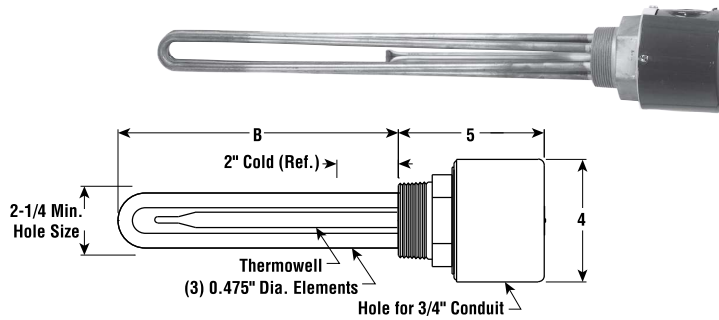

Immersion

EMT-3

Clean Water Applications

- 2" NPT Brass Screw Plug
- Copper Sheath Elements
- High Watt Density (61 - 67 W/in²)
- 3 - 12 kW
- Without Thermostat
- 240 and 480 Volt, Three Phase
- General Purpose, Moisture Resistant/Explosion Resistant Terminal Enclosure or Moisture Resistant

E1 — Dimensions (Inches)